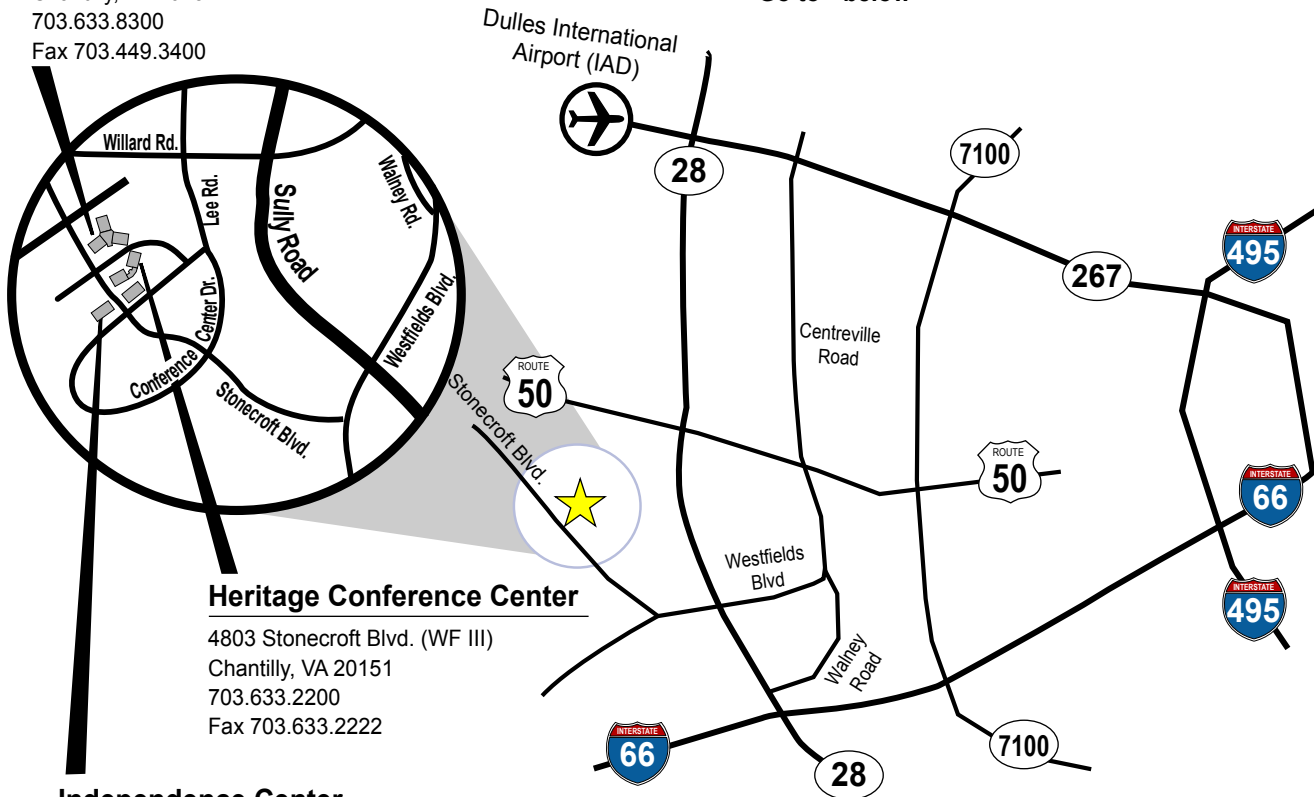

Directions to TASC Westfields Campus & Heritage Conference Center

Westfields I, II, III, & IV

4801, 4805, 4803, 4807 Stonecroft Blvd.
Chantilly, VA 20151
703.633.8300
Fax 703.449.3400

Heritage Conference Center

4803 Stonecroft Blvd. (WF III)
Chantilly, VA 20151
703.633.2200
Fax 703.633.2222

Independence Center

15036 Conference Center Dr.
Chantilly, VA 20151
703.961.3300
Fax 703.961.0944

From Baltimore Washington Airport (BWI):

Proceed out of the airport straight onto I-195
Take I-95 South towards Washington, DC (right exit)
Take I-495 West towards Rockville MD/Tysons Corner VA
Take Exit 49 - I-66 West towards Front Royal
Take Exit 53B - Route 28 North
Take Westfields Blvd West Exit
Take the first Right onto Stonecroft Blvd

Go to * below

From Dulles Airport (IAD):

Proceed out of the airport straight onto Route 267
Take Exit 9A - Route 28 South towards Centreville
Take Westfields Blvd West Exit
Take the first Right onto Stonecroft Blvd

Go to * below

From Reagan National Airport (DCA):

NOTE: These instructions assume that you will be driving before 4pm or after 6pm as there is an HOV restriction of two or more per vehicle on I-66 Westbound from 4-6 pm.

Exit airport to the North on George Washington Parkway
Move into center lane and take Exit for I-395 South towards Richmond
Take Right Exit 8B for Hwy 110 North towards Rosslyn
Take I-66 West towards Front Royal
Take Exit 53B - Route 28 North
Take Westfields Blvd West Exit
Take the first Right onto Stonecroft Blvd

Go to * below

From Front Royal, VA and Points West:

Take I-66 East towards Washington, DC
Take Exit 53B - Route 28 North towards Dulles Airport
Take Westfields Blvd West Exit
Take the first Right onto Stonecroft Blvd

Go to * below

* (For Westfields) Once on Stonecroft Blvd

The Westfields locations are on the Right after two traffic lights
Turn Right into parking area and park in any available space
Enter at the front of the building and check in with receptionist
4801 is on the Left and buildings 4803, 4805, & 4807 are on the Right

* (For Heritage Conference Center) Once on Stonecroft Blvd

The Westfields campus is on the Right after two traffic lights
Turn Right into entrance and continue straight past the buildings
Take Right over bridge and park in garage or spaces at rear of building
Walk to back entrance at center of the building and proceed to the Right upon entry; following signs to Heritage Conference Center reception

* (For Independence Ctr) Once on Stonecroft Blvd

The Independence Center location is on the left after two traffic lights.
Turn left onto Northridge Drive, and another left into the parking area.

Not to Scale